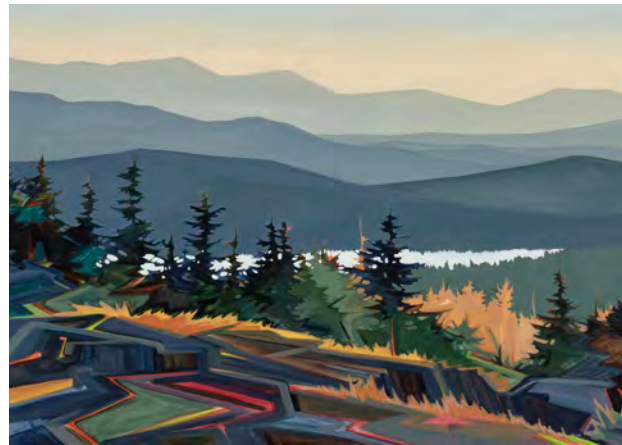

SUMMER BLUES

PACIFICA

PEAKS & VALLEYS

SANDCUT

SUNSET POINT

VIRIDIAN

TAN LINES

Perfectly Square CHOICES