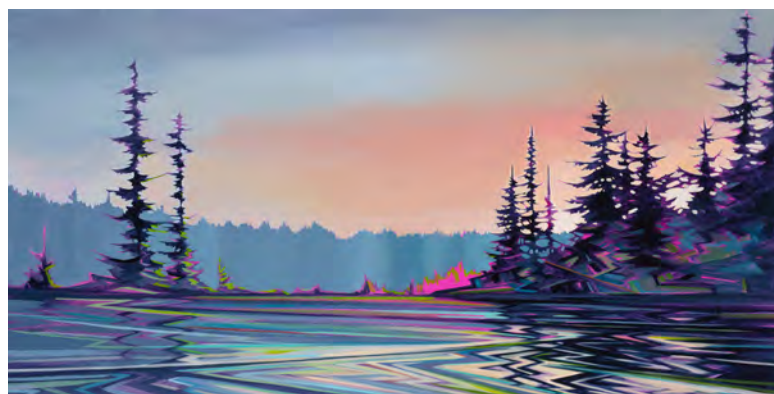

THE STRAIT

RISING

SEA STACKS

TIDE LINES

TRIPLE PEAK

SOLITUDE

SOUTH BEACH

"Seeking mountains, trees, ocean always"

The Final Touch

CHOOSING YOUR FRAME

YOU HAVE
CHOSEN YOUR
pieces
NOW LETS TALK
frames

WE OFFER FIVE DIFFERENT OPTIONS IN OUR WOOD FLOAT FRAMES

Solid wood float frames are designed to be used with 1.5" deep stretched canvases. They sit 1/4" away from the canvas, allowing the viewer a glimpse of the sides of the piece while framing the overall work. They are 2" inches deep and sit flush with the wall.