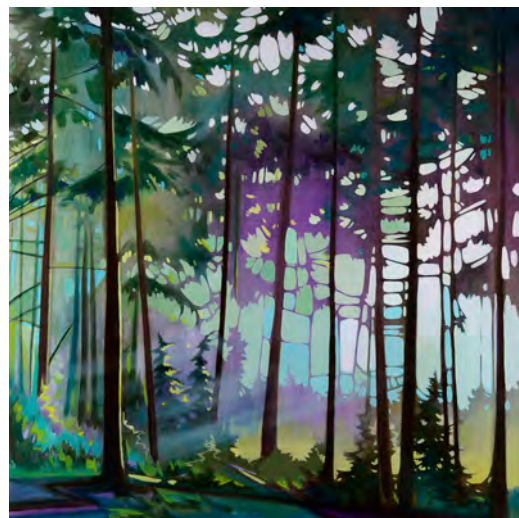

SUMMER BLUES

PACIFICA

PEAKS & VALLEYS

SANDCUT

SUNSET POINT

VIRIDIAN

TAN LINES

Perfectly Square CHOICES