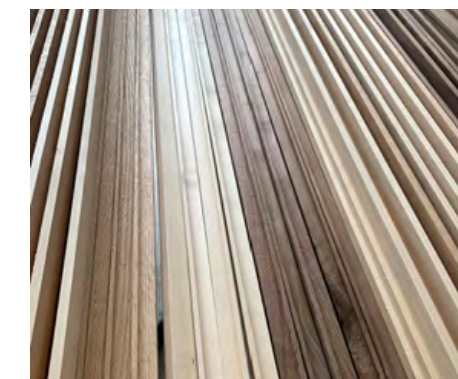

Canvas prints come stretched across locally sourced wood stretcher bars making them 1.5" deep.

They are protected with a satin coating of UV protective varnish that will last a lifetime.

Hanging hardware is installed for all stretched canvases so they are ready to display.

The Final Touch

CHOOSING YOUR FRAME

YOU HAVE
CHOSEN YOUR
pieces
NOW LETS TALK
frames

WE OFFER FIVE DIFFERENT OPTIONS IN OUR WOOD FLOAT FRAMES

Solid wood float frames are designed to be used with 1.5" deep stretched canvases. They sit 1/4" away from the canvas, allowing the viewer a glimpse of the sides of the piece while framing the overall work. They are 2" inches deep and sit flush with the wall.

natural

MAPLE - OAK - WALNUT

Our natural wood is finished with a clear, protective wax to enhance the colour of the wood.

painted

WHITE - BLACK

Our white and black frames are spray coated with a durable matte paint for an even finish.