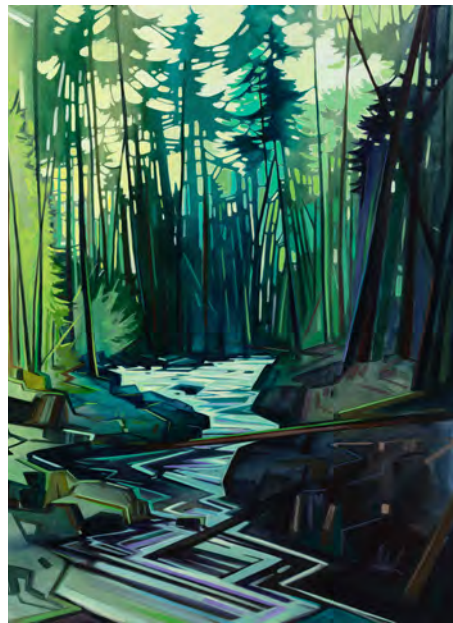

*Classic
Portrait*
CHOICES

CARVE