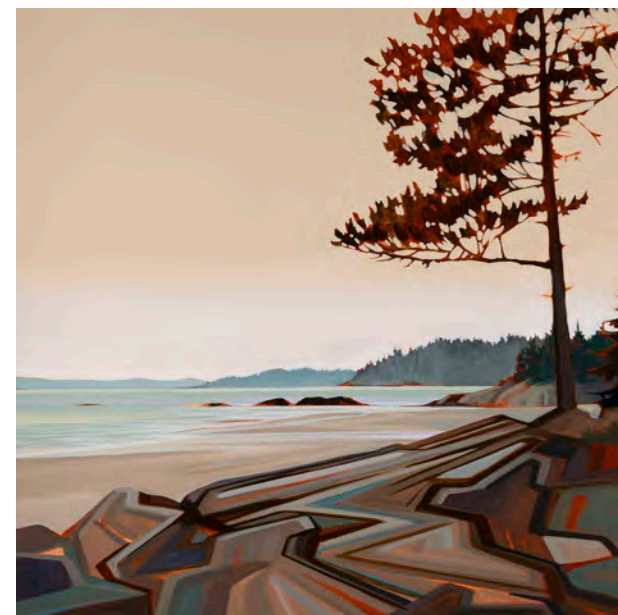

RESILIENCE