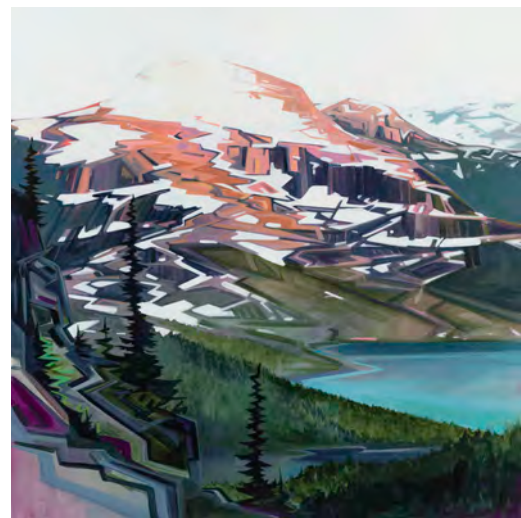

Perfectly Square CHOICES

EXPOSURE