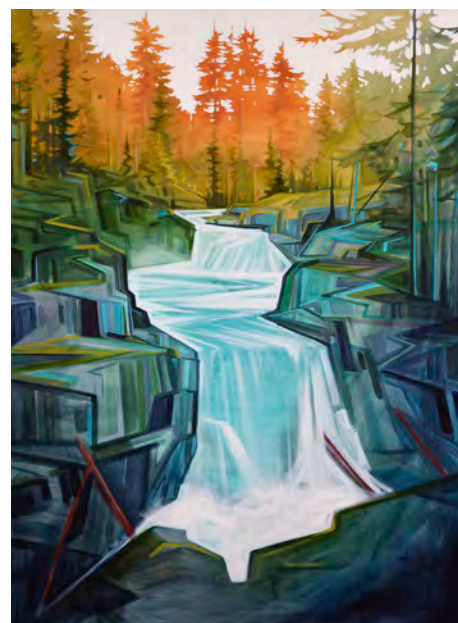

*Classic
Portrait*
CHOICES

OXYGEN