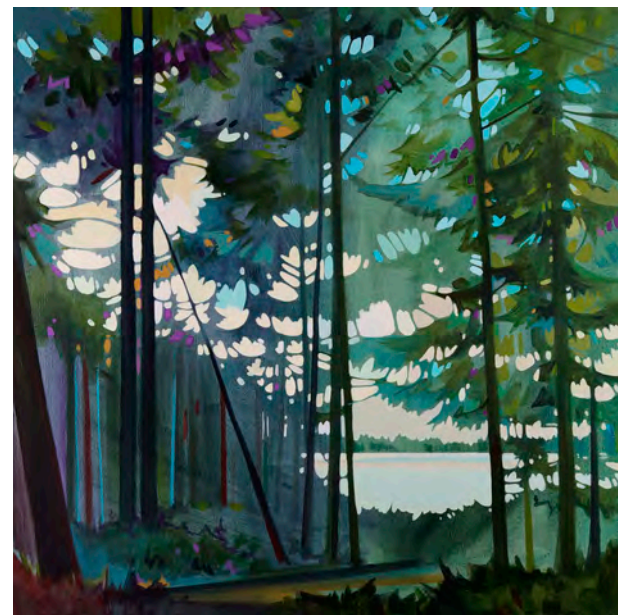

PEAK-A-BOO