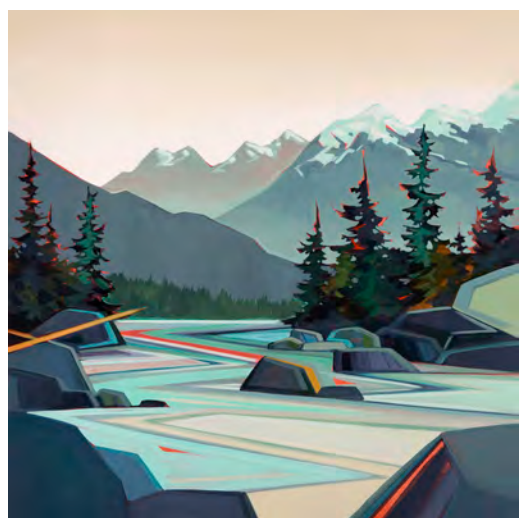

GLACIER FED