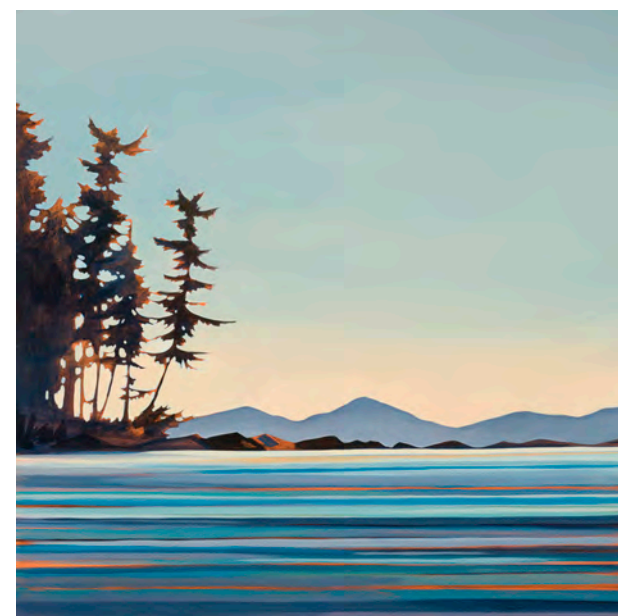

HOME

SEA TO SKY

WADE IN

WALK WITH ME

CRUSH

EDGE

MASQUERADE

SAVOUR