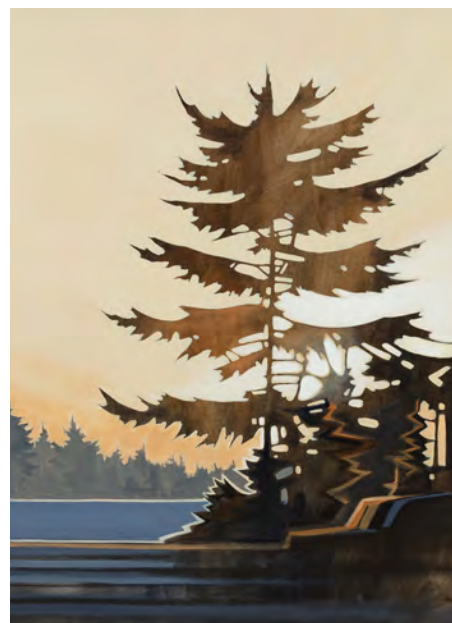

*Classic
Portrait*
CHOICES

REJOICE