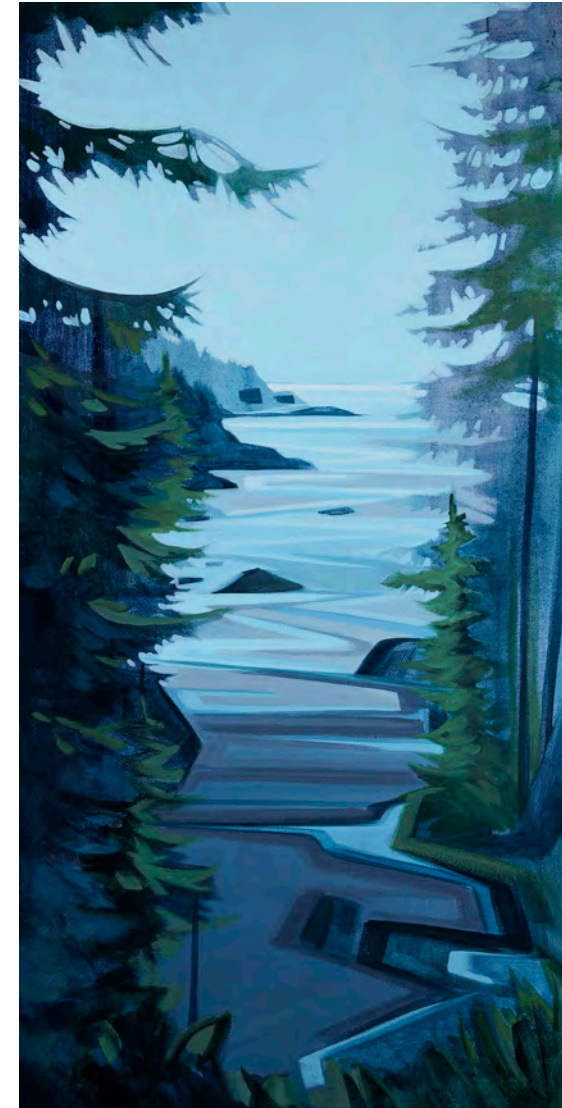

UCLUELET

Tall and Narrow CHOICES