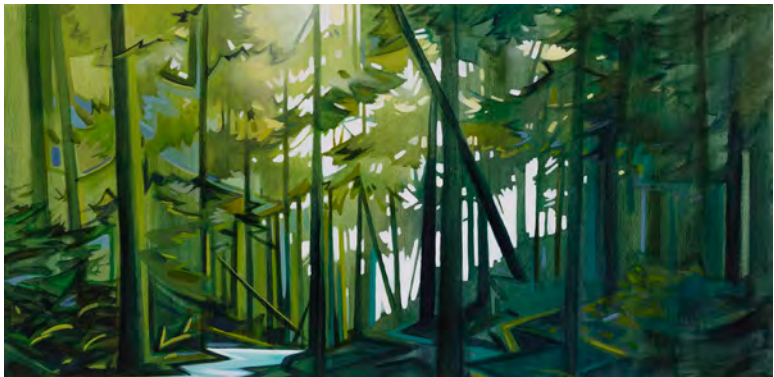

Long and Linear
CHOICES

EXPLORE