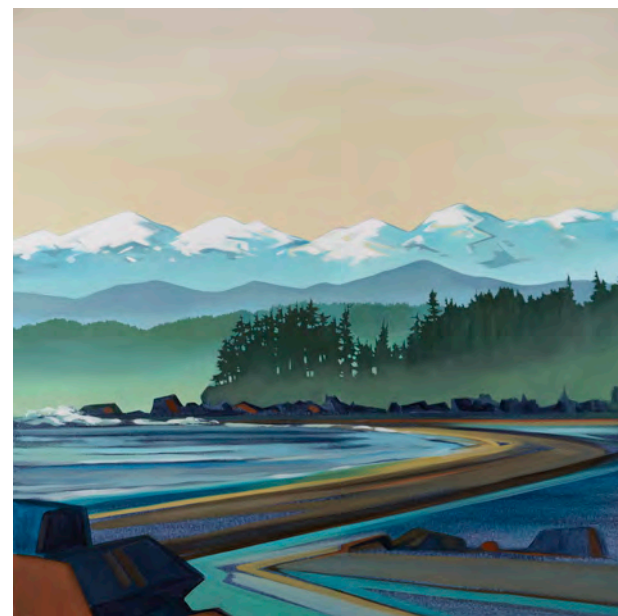

HOME

SEA TO SKY

WADE IN

WALK WITH ME

CRUSH

EDGE

MASQUERADE

SAVOUR