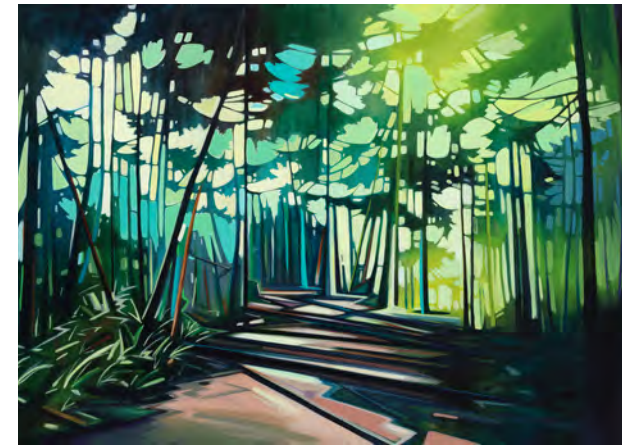

SUMMER BLUES

PACIFICA

PEAKS & VALLEYS

SANDCUT

SUNSET POINT

VIRIDIAN

TAN LINES

Perfectly Square CHOICES