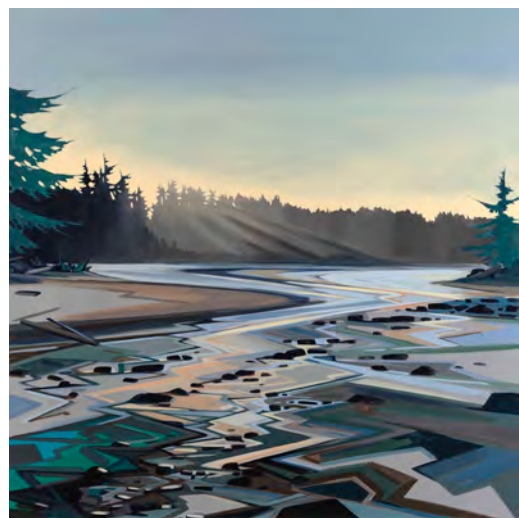

FRESH START