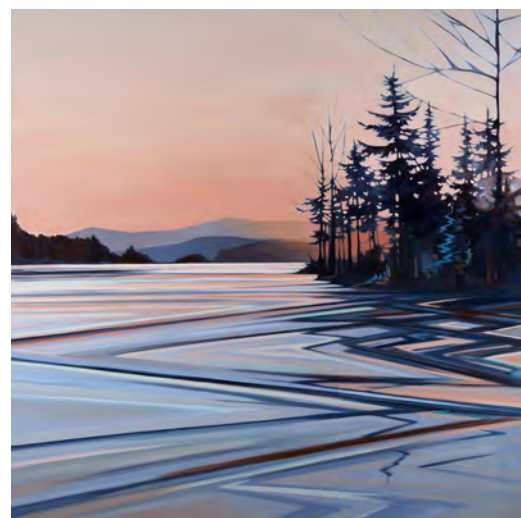

HOME

SEA TO SKY

WADE IN

WALK WITH ME

CRUSH

EDGE

MASQUERADE

SAVOUR