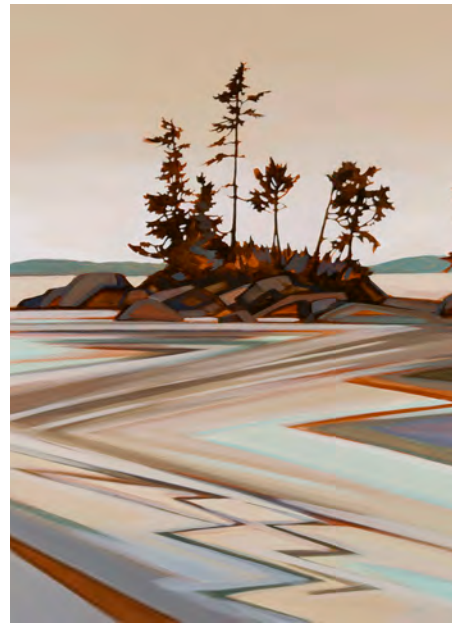

Frames

Our solid wood float frames sit 1/4" away from the sides of the canvas, allowing the viewer a glimpse of the sides of the piece while framing the overall work.

Natural wood is finished with a clear, protective wax to enhance the colour of the wood. White and black frames are spray coated with a durable matte paint for an even finish.

Long and tall options provide just the right touch.

*Classic
Portrait*
CHOICES

CARVE

COX BAY

DAYBREAK

DISCOVERY

EMERGENCE

GLOW