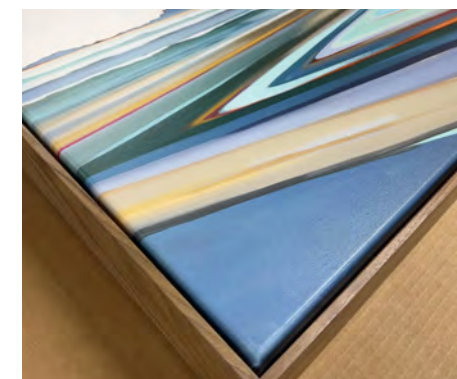

Canvas prints come stretched across locally sourced wood stretcher bars making them 1.5" deep.

They are protected with a satin coating of UV protective varnish that will last a lifetime.

Hanging hardware is installed for all stretched canvases so they are ready to display.

The Final Touch

CHOOSING YOUR FRAME

YOU HAVE
CHOSEN YOUR
pieces
NOW LETS TALK
frames

WE OFFER FIVE DIFFERENT OPTIONS IN OUR WOOD FLOAT FRAMES

Solid wood float frames are designed to be used with 1.5" deep stretched canvases. They sit 1/4" away from the canvas, allowing the viewer a glimpse of the sides of the piece while framing the overall work. They are 2" inches deep and sit flush with the wall.

natural

MAPLE - OAK - WALNUT

Our natural wood is finished with a clear, protective wax to enhance the colour of the wood.

painted

WHITE - BLACK

Our white and black frames are spray coated with a durable matte paint for an even finish.

let's make it happen

Sizing & Pricing

Sizing options begin at 20" x 20" for square, 18" x 24" for portrait/landscape, and 12" x 24" for long/tall. Pricing for individual pieces in these sizes begin at \$250-\$290*