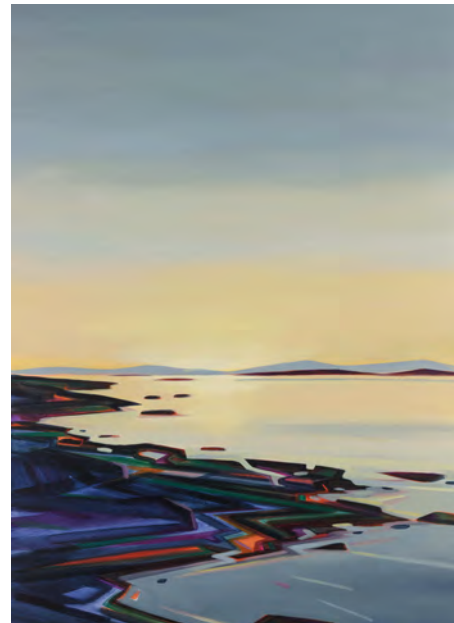

Long and tall options provide just the right touch.

*Classic
Portrait*
CHOICES

CARVE

COX BAY

DAYBREAK

DISCOVERY

EMERGENCE

GLOW