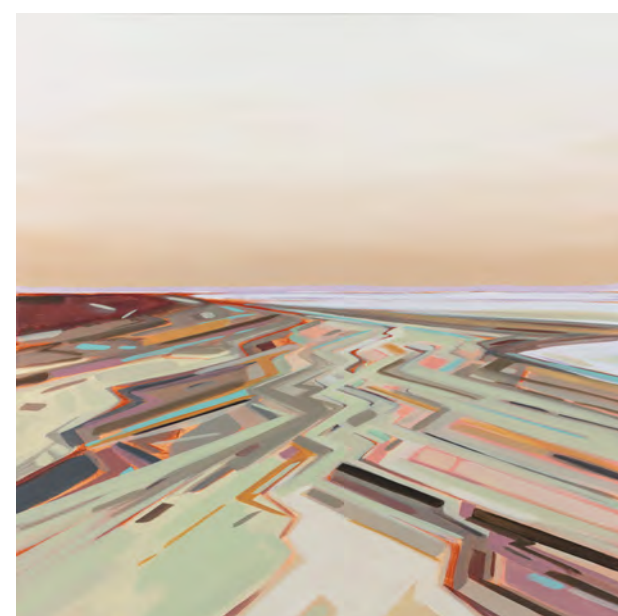

WALK WITH ME