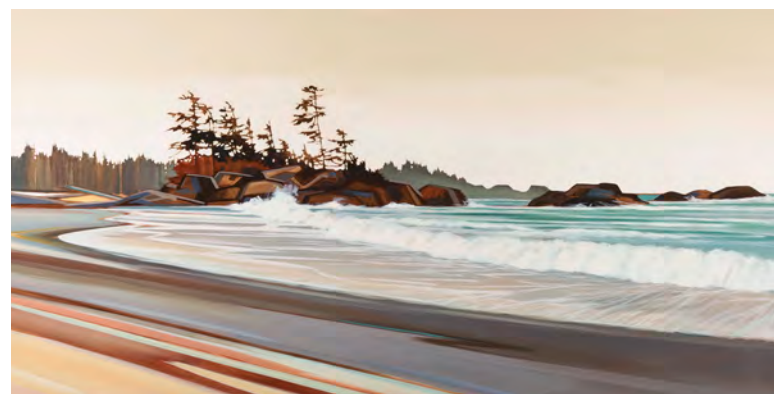

THE STRAIT

RISING

SEA STACKS

TIDE LINES

TRIPLE PEAK

SOLITUDE

SOUTH BEACH

"Seeking mountains, trees, ocean always"

The Final Touch

CHOOSING YOUR FRAME

YOU HAVE
CHOSEN YOUR
pieces
NOW LETS TALK
frames

WE OFFER FIVE DIFFERENT OPTIONS IN OUR WOOD FLOAT FRAMES

Solid wood float frames are designed to be used with 1.5" deep stretched canvases. They sit 1/4" away from the canvas, allowing the viewer a glimpse of the sides of the piece while framing the overall work. They are 2" inches deep and sit flush with the wall.