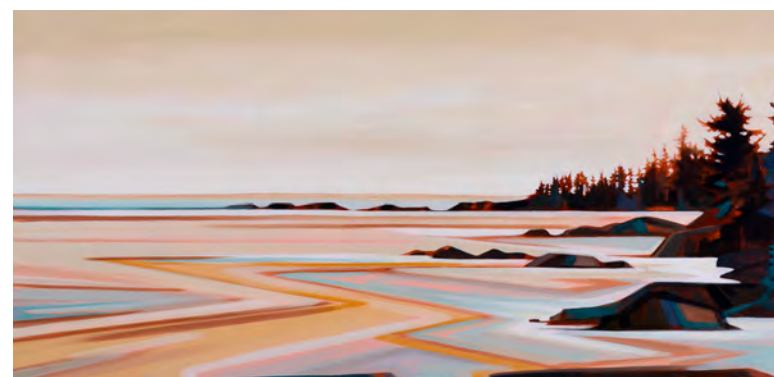

TIDE LINES

"Seeking mountains, trees, ocean always"